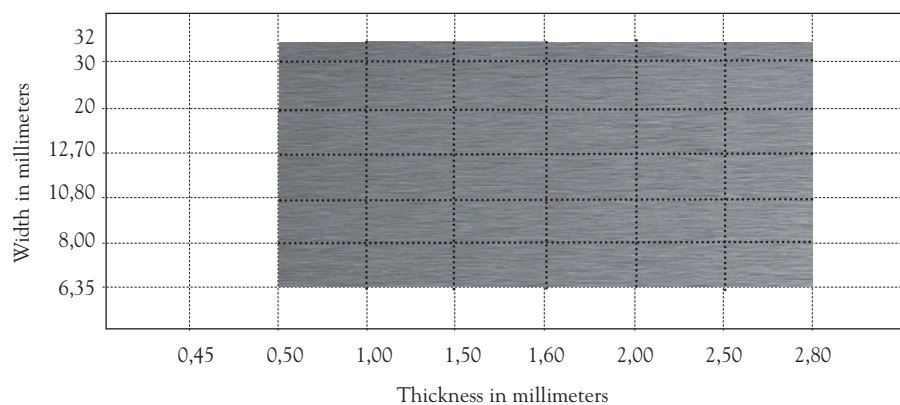

High Speed Steel

Range of Dimensions

**Our steel
goes into your
product.**

Armco do Brasil S.A.

Rua Zacarias Alves de Melo, 180
São Paulo - Brazil - 03153-110
Tel.: (55) (11) 6343-2600
Fax: (55) (11) 6343-2838
e-mail: armco@armco.com.br
www.armco.com.br